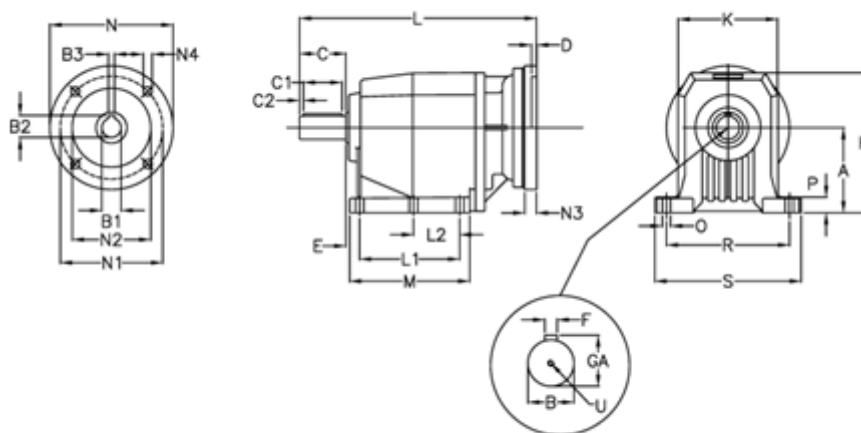

Article number: 40600716281240
 Description: Helical gearbox
 C703P-162,8-P100B5

Measures

A = 210	D = 4.5	L2 = 0.0	P = 30
B = 60	E = 25	M = 222.0	R = 300
B1 = 28	F = 18	N = 250	S = 350
B2 = 31.3	GA = 64.0	N1 = 215	U = M20x42
B3 = 8	H = 349	N2 = 180	
C = 120	K = 262	N3 = 0	
C1 = 90	L = 483.0	N4 = M12x16	
C2 = 15	L1 = 165.0	O = 22	